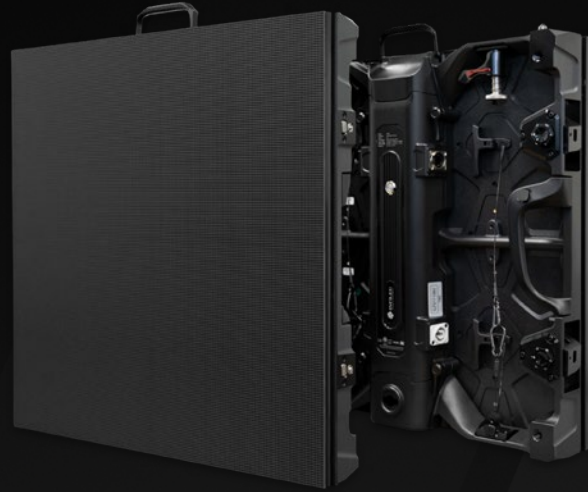

VIDEO - LED Screens

	Infiled	DB2.6 (Lugh), 2,6mm, 500 x 500mm	192 x 192px
NEW	Infiled	DB2.6 (Lugh), 2,6mm, 500 x 500mm, 45° Eckmodul links	192 x 192px
NEW	Infiled	DB2.6 (Lugh), 2,6mm, 500 x 500mm, 45° Eckmodul rechts	192 x 192px
NEW	SR.496	RE Series, 1,93mm, 496 x 496mm, für 55/62mmFrames	256 x 256px
NEW	SR.39	RC-oL3.9 Carbon, 3,9mm PixelPitch, 500 x 1000mm	128 x 256px
NEW	SR.69	RC-M 6.9 Carbon, 6,94mm PixelPitch, 500 x 1000mm	72 x 144px